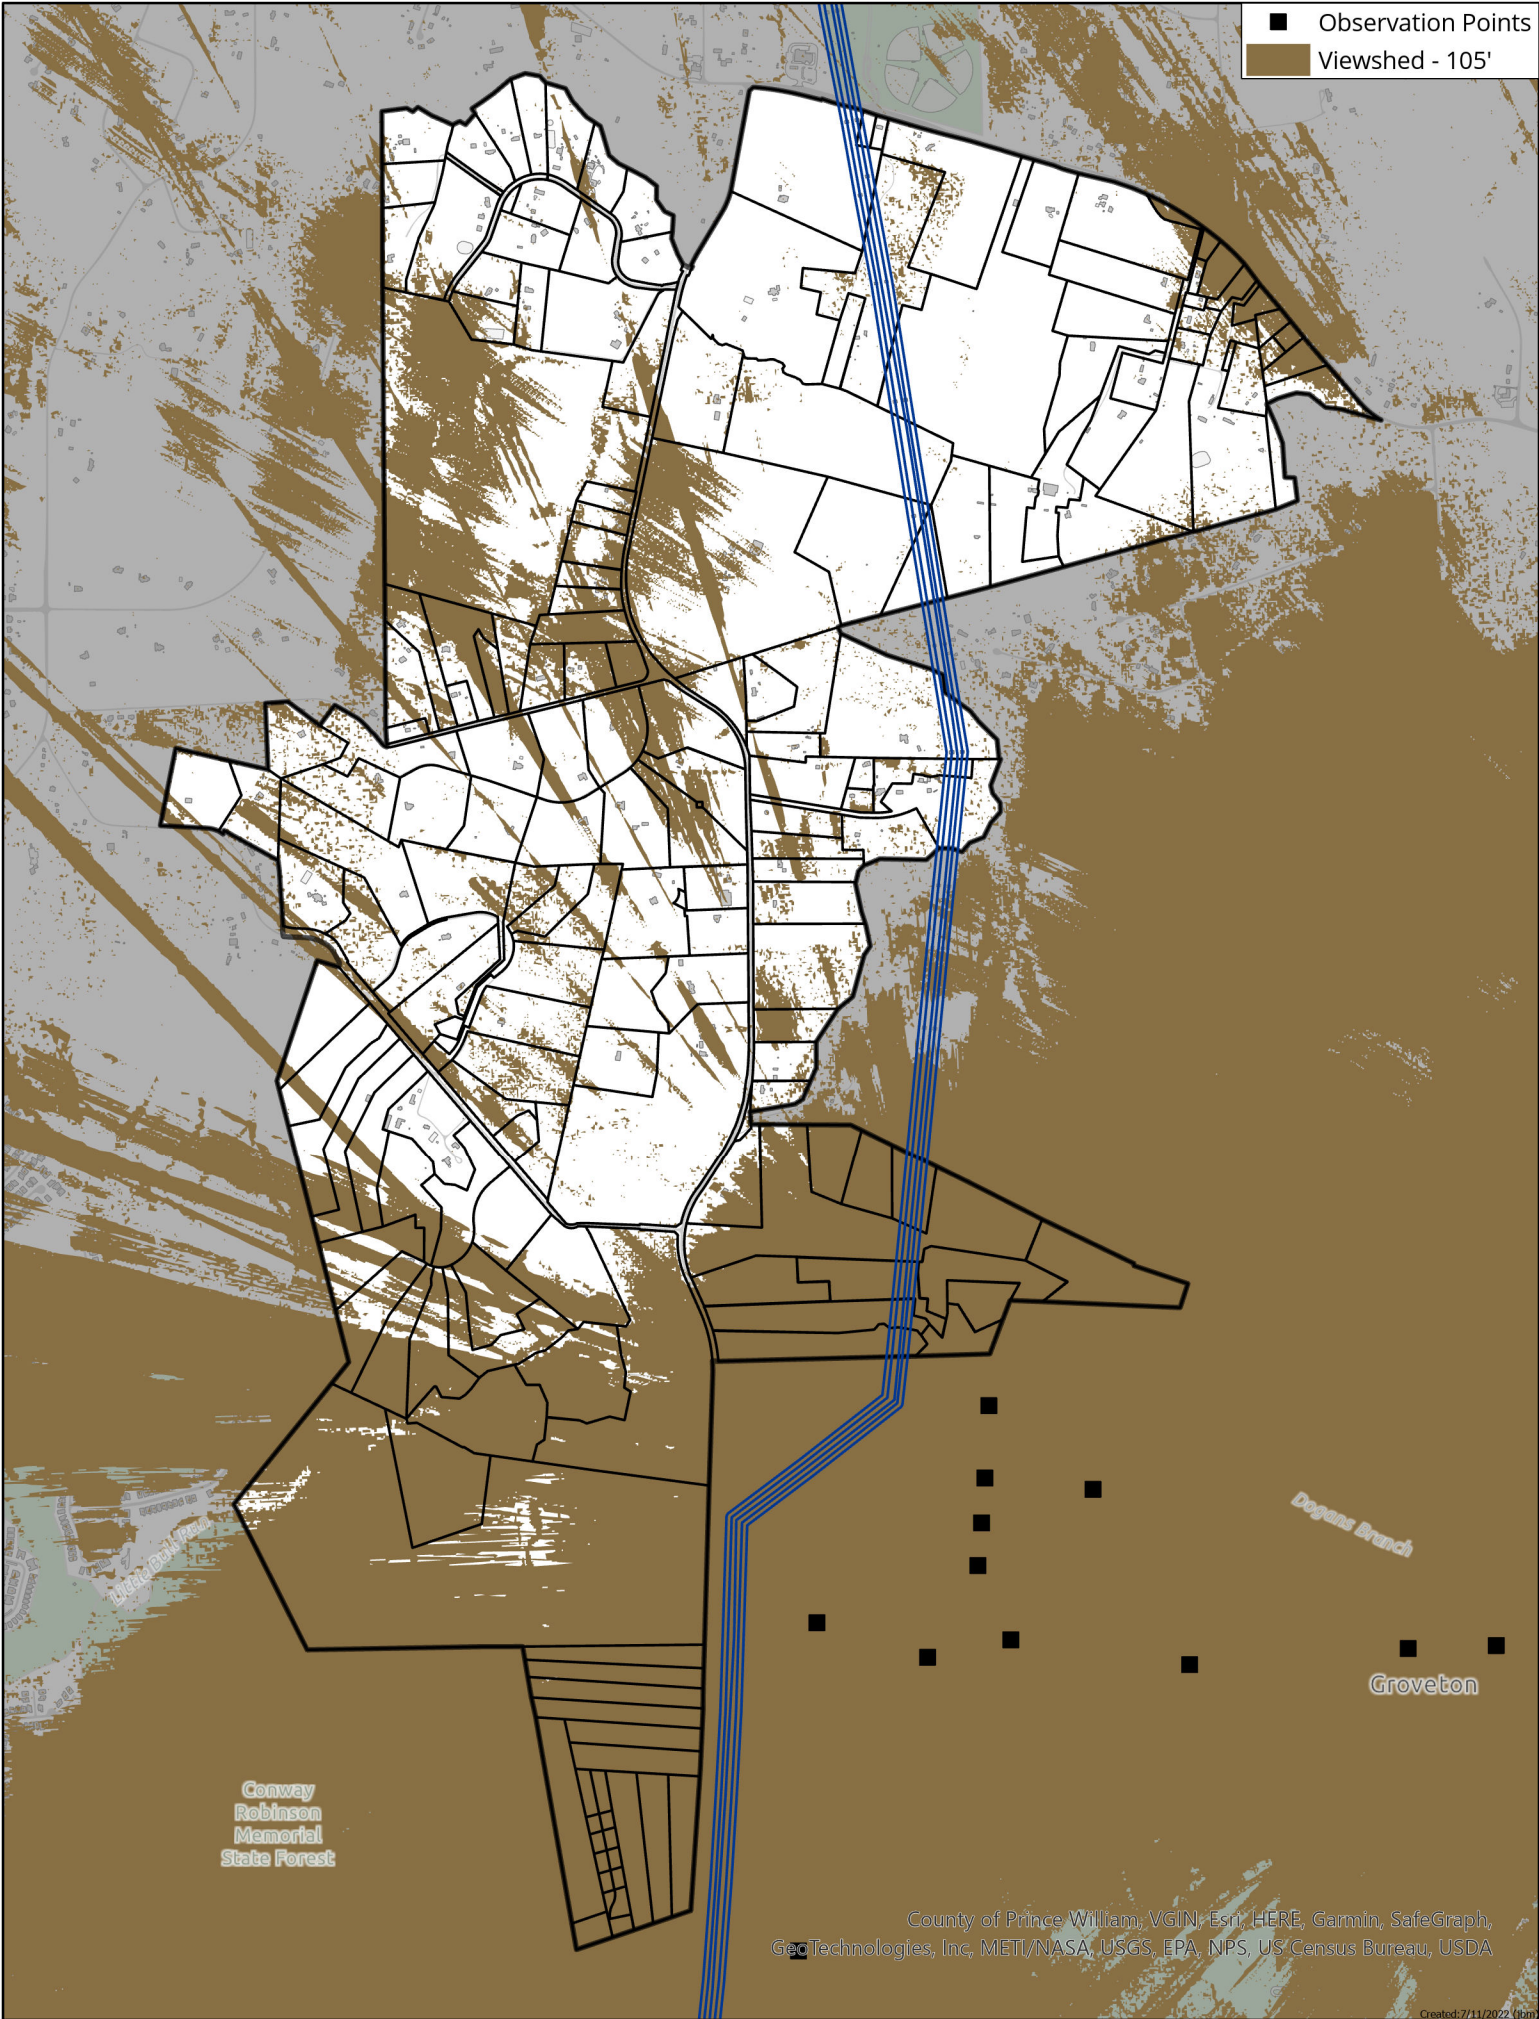

■ Observation Points
■ Viewshed - 95'

■ Observation Points
■ Viewshed - 105'

Conway
Robinson
Memorial
State Forest

Dogs Branch

Groveton