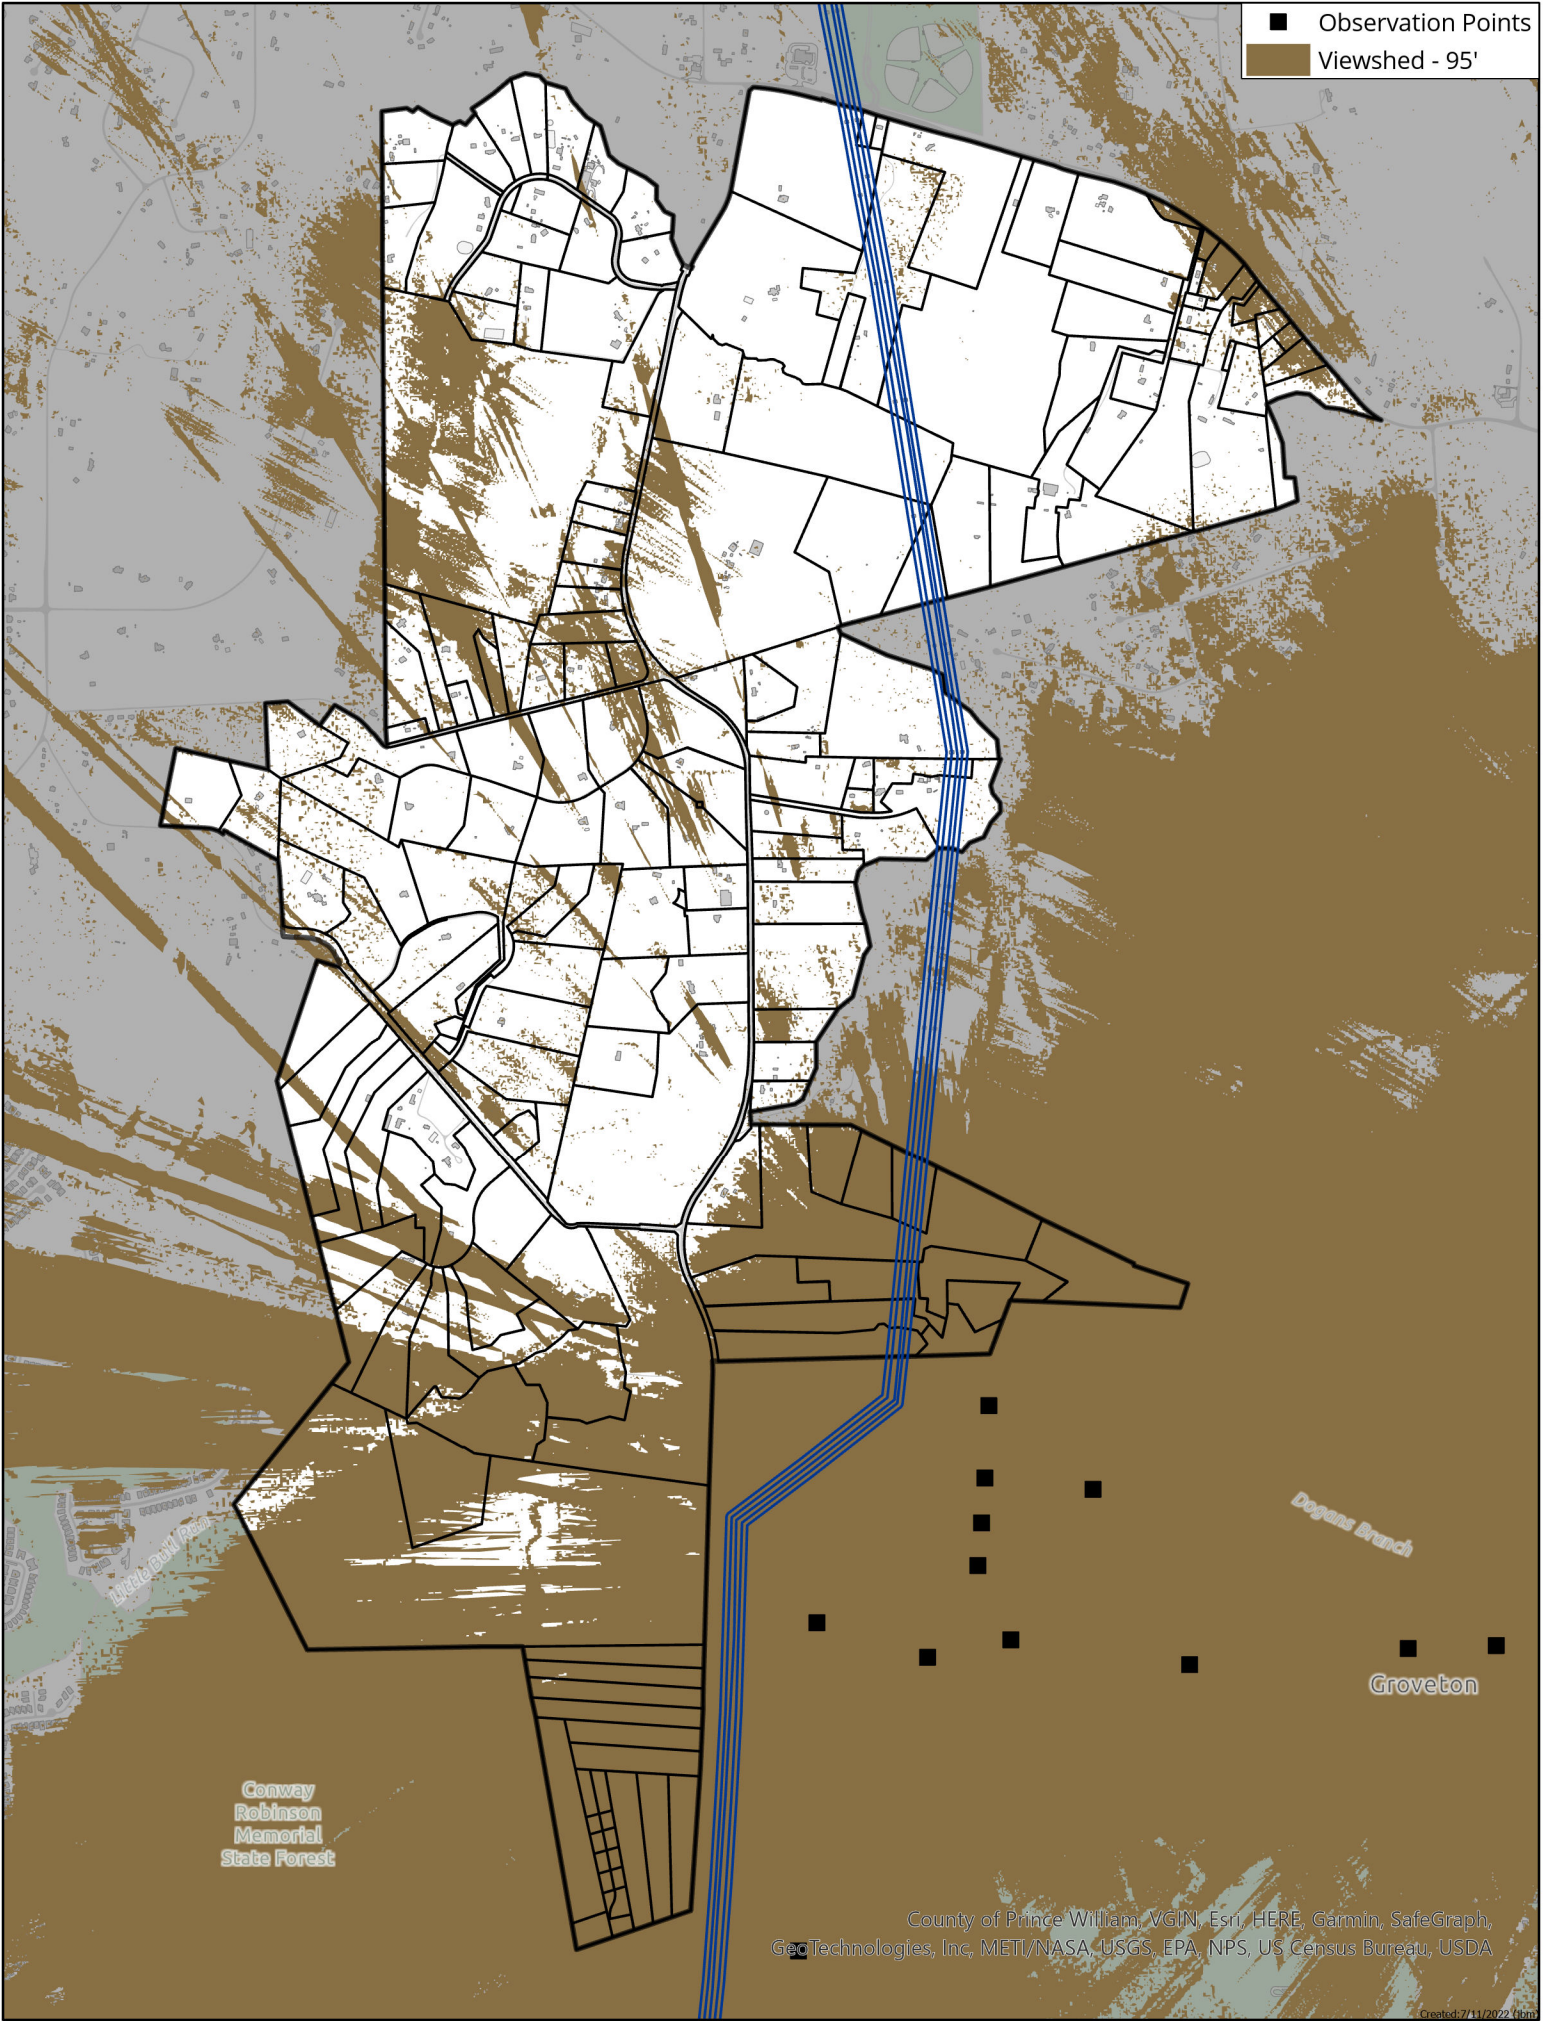

■ Observation Points
■ Viewshed - 95'

■ Observation Points
■ Viewshed - 105'

Conway
Robinson
Memorial
State Forest

Dogs Branch

Groveton